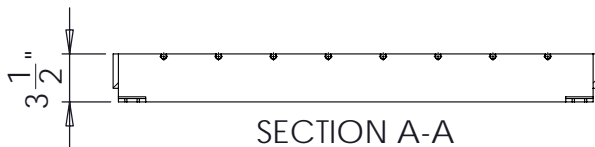

South Bay Foundry

WWW.SOUTHBAYFOUNDRY.COM

PHONE: (619) 956-2780 FAX: (619) 956-2788

E1374G

30x30 TR GRATE

GENERAL INFORMATION

- *MATERIAL: STEEL ASTM A36
- *FINISH: HOT DIP GALVANIZED ASTM A123

APPROVED