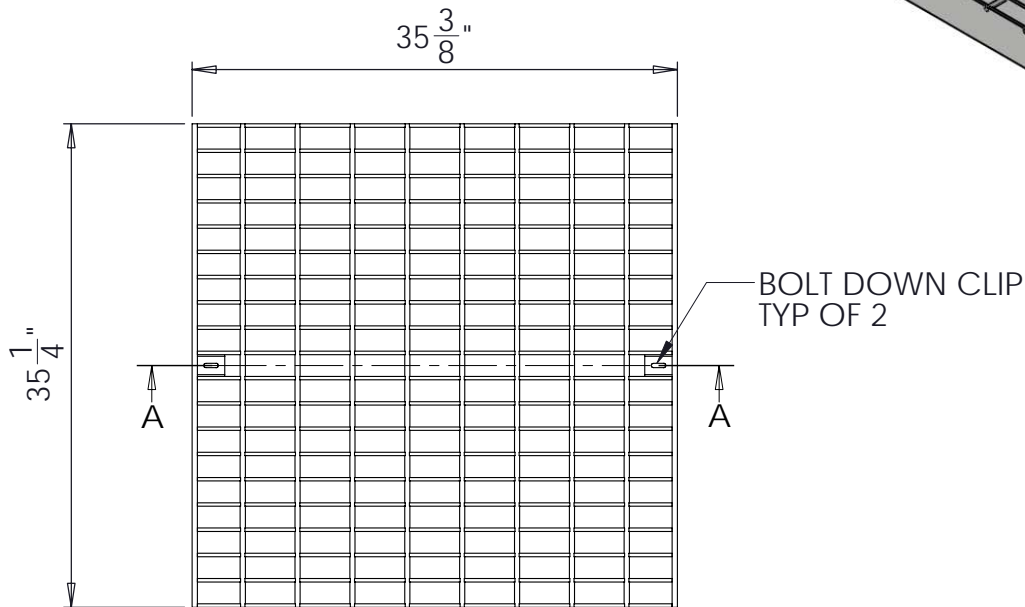

South Bay Foundry

WWW.SOUTHBAYFOUNDRY.COM

PHONE: (619) 956-2780 FAX: (619) 956-2788

E1374G

30x30 TR GRATE

GENERAL INFORMATION

- *MATERIAL: STEEL ASTM A36
- *FINISH: HOT DIP GALVANIZED ASTM A123

APPROVED