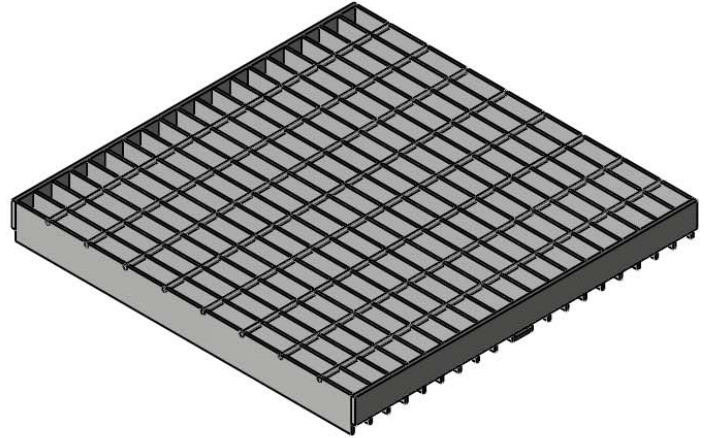

South Bay Foundry

WWW.SOUTHBAYFOUNDRY.COM

PHONE: (619) 956-2780 FAX: (619) 956-2788

E1374G

30x30 TR GRATE

GENERAL INFORMATION

- *MATERIAL: STEEL ASTM A36
- *FINISH: HOT DIP GALVANIZED ASTM A123

APPROVED